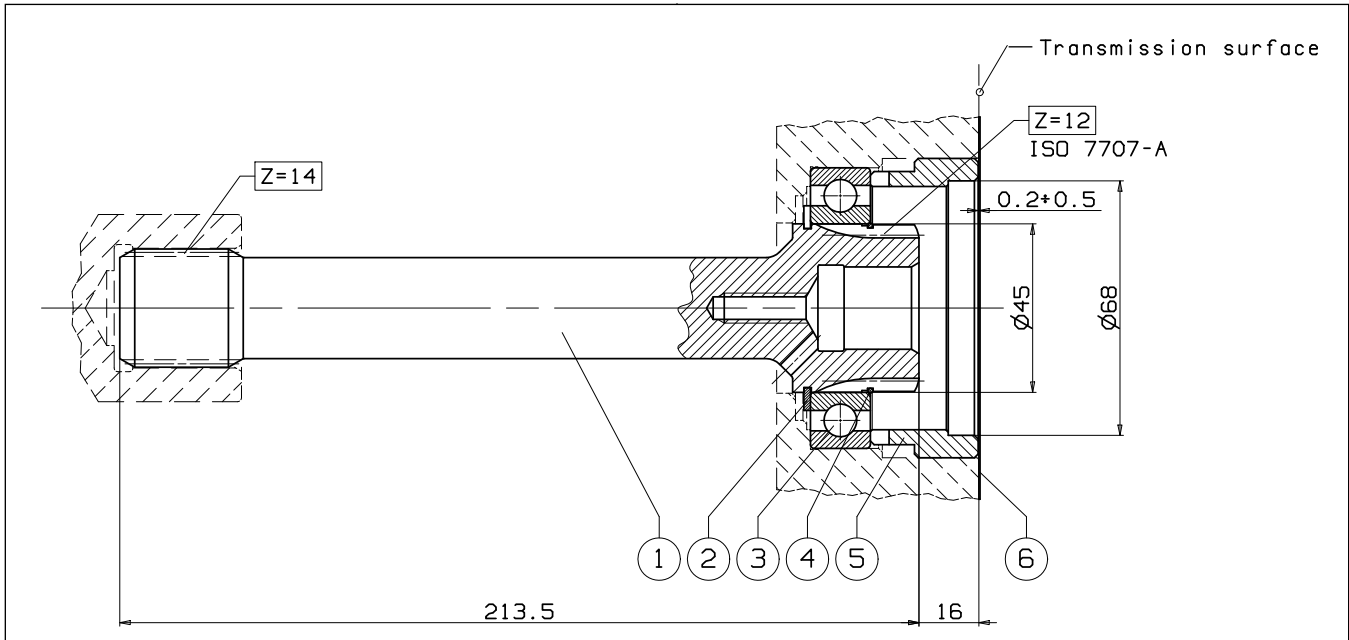

HYVA QUILL SHAFT

QUILL SHAFT

Hyva

Partno.:

021314000

Gearbox:

ZF

Page 1 / 1

Parts list			
No.	Partno.:	Description	Qty.
1		Quill shaft	1
2		Circlip E 45	1
3		Ball bearing 45x75x16	1
4		Bearing back-up ring	1
5		PTO guiding ring	1
6		Gasket	1

General informations
 In assembly phase check that the position 5 ring is internal by 0.2-0.5 mm, with respect to the trasmission surface.